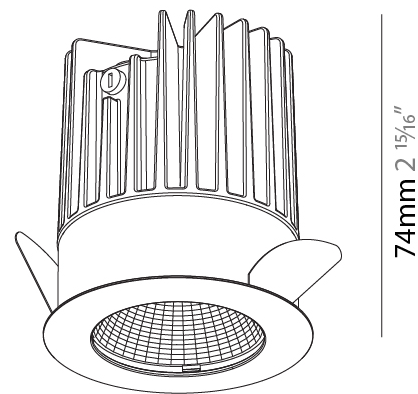

GENERAL

Series: Oiko
Subseries: Oiko Standard
Brand: Prolicht
Division: Architectural
Mounting Type: Recessed
Mounting Location: Ceiling
Subcategory: Downlight

PHYSICAL

Shape: Round
Diameter (mm): 64
Diameter (in): 2 1/2
Height (mm): 74
Height (in): 2 15/16
Ceiling Thickness (mm): 10 / 12.5 / 15
Ceiling Thickness (in): 3/8 or 1/2 or 9/16
Min. Recessing Depth (mm): 90
Min. Recessing Depth (in): 3 9/16
Light Distribution: Downlight
Weight (kg): 0.22
Weight (lbs): 0.49
Fixture Finish: SSR / BKV / CWI / CRY / HAB / UFT / ITA / RUA / FTG / MYG / LOD / PUS / FRO / FUP / KIA / POP / BLS / SPG / MEY / GOH / GUM / CHC / COM / ABZ / JAG / OBR / MOS / ROR
Fixture Material: Aluminum Die Cast
Cut-out Measurements: D. - 60mm / 2 3/8"

ELECTRICAL

Lamp Type: LED (Zhaga Standard)
Total Output Wattage (W): 15
Dimming: Dali Dimming
Driver Included: No
Driver Location: Remote
Driver Type: Constant Current - 120Vac
Input Voltage (V): 120
Constant Current (MA): 350

LED

Number of LEDs: 1
Color Temperature (°K): Warm Dim
Max. Delivered Lumen (lm): 760
Nominal Lumen (lm): 1140
CRI: >90 CRI
Lamp Life (hrs): 50000

OPTICAL

Reflector: 20 / 40 / 60

RATINGS AND CERTIFICATIONS

Certified By: Certified for North American Standards
IP rating: IP20

PROJECT	_____
TYPE	_____
SPECIFIER	_____
QUANTITY	_____
DATE	_____

Ø 41mm 1 5/8"

Ø 64mm 2 1/2"